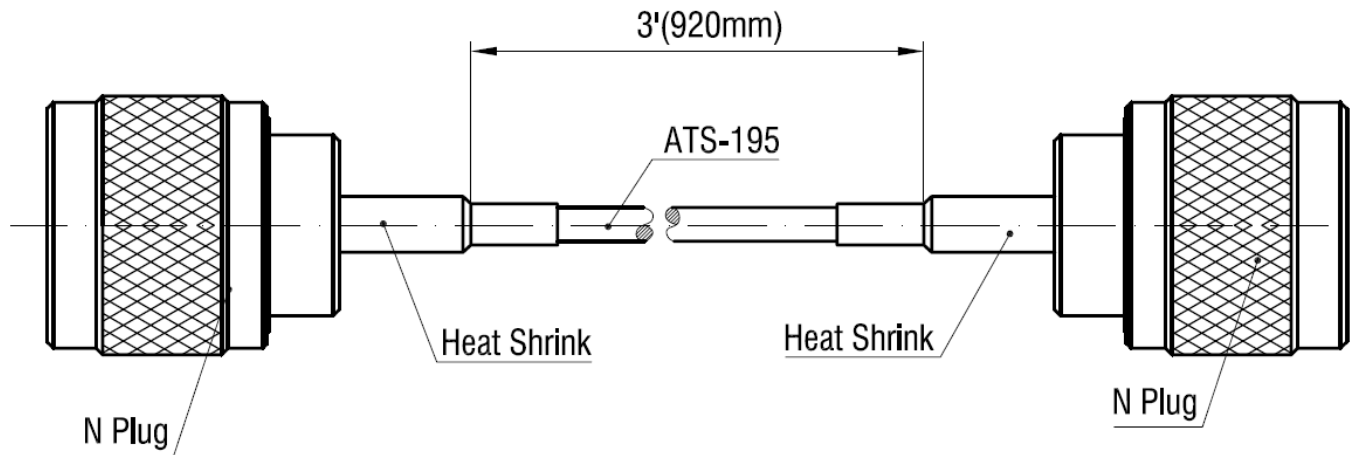

3' 195 SERIES N-STYLE PLUG TO N-STYLE PLUG CABLE ASSEMBLY

TITLE:

3' 195 Series N-Style Plug to N-Style Plug Cable Assembly

PART NUMBER: ATS-195-NP-NP-3ft

V1.0

AccelTex Solutions

1.888.406.8906

sales@acceltex.com