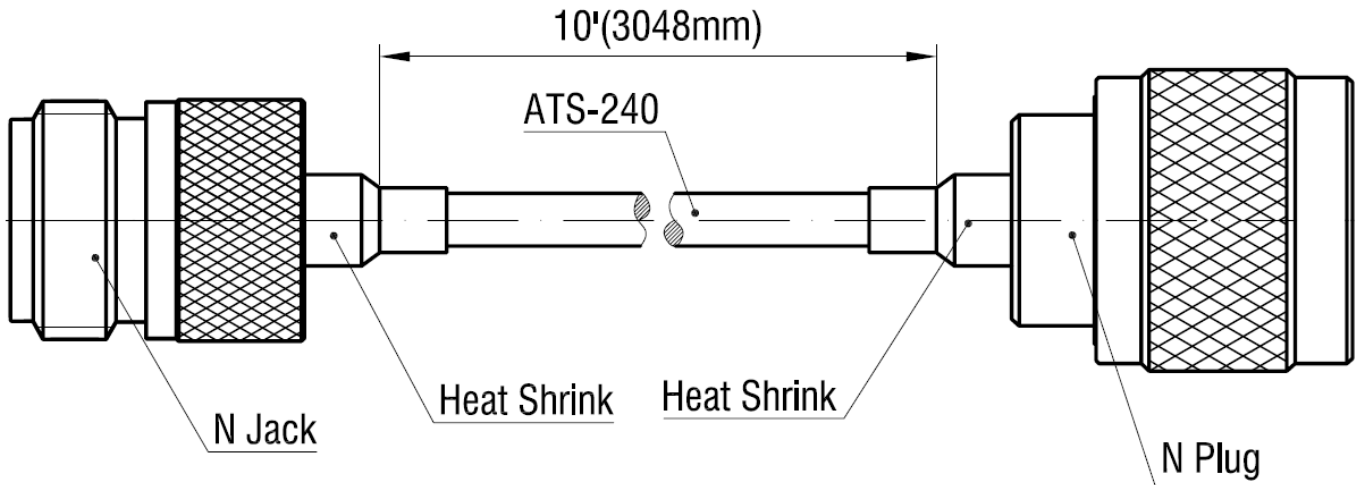

10' 240 SERIES N-STYLE JACK TO N-STYLE PLUG CABLE ASSEMBLY

TITLE:

10' 240 Series N-Style Jack to N-Style Plug Cable Assembly

PART NUMBER: ATS-240-NJ-NP-10ft

V1.0

AccelTex Solutions

1.888.406.8906

sales@acceltex.com