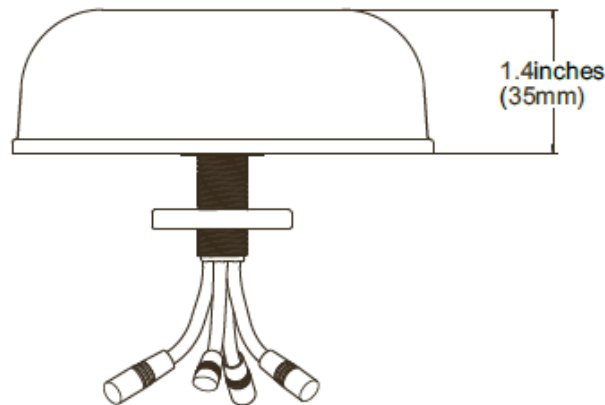

# 2.4/5 GHZ 3/4 DBI 4 ELEMENT INDOOR/ OUTDOOR OMNI ANTENNA WITH RPTNC

TITLE: 2.4/5 GHz 3/4 dBi 4 Element Indoor/Outdoor Omni Antenna with RPTNC	
PART NUMBER: ATS-OO-245-34-4RPTP-36	AccelTex Solutions
V1.0	1.888.406.8906
	sales@acceltex.com