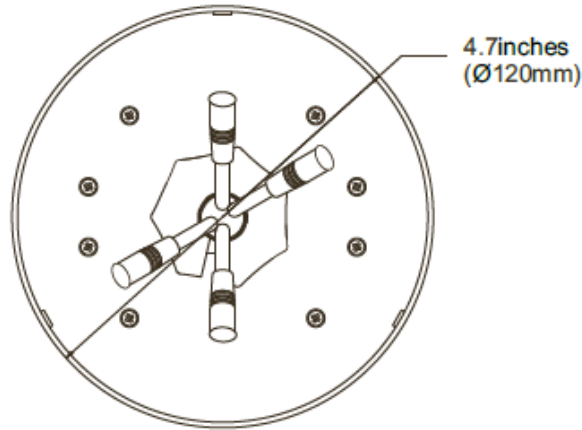

# 2.4/5 GHZ 3/4 DBI 4 ELEMENT INDOOR/ OUTDOOR OMNI ANTENNA WITH RPTNC

TITLE: 2.4/5 GHz 3/4 dBi 4 Element Indoor/Outdoor Omni Antenna with RPTNC	
PART NUMBER: ATS-OO-245-34-4RPTP-36	AccelTex Solutions
V1.0	1.888.406.8906
	sales@acceltex.com