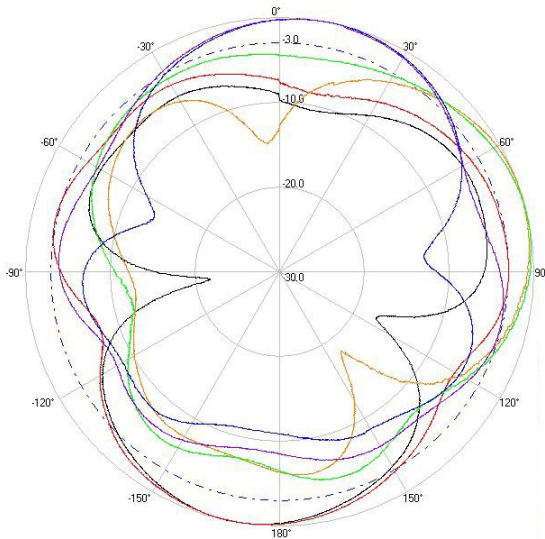

> Part Number: **ATS-OO-245-34-6RPSP-36**

> **2.45 GHZ**

> **5.5 GHZ**

H-Plane

H-Plane

V-Plane

V-Plane

Radiation Pattern Legend

Lead 1: Black Lead 2: Red Lead 3: Orange Lead 4: Green Lead 5: Blue Lead 6: Purple