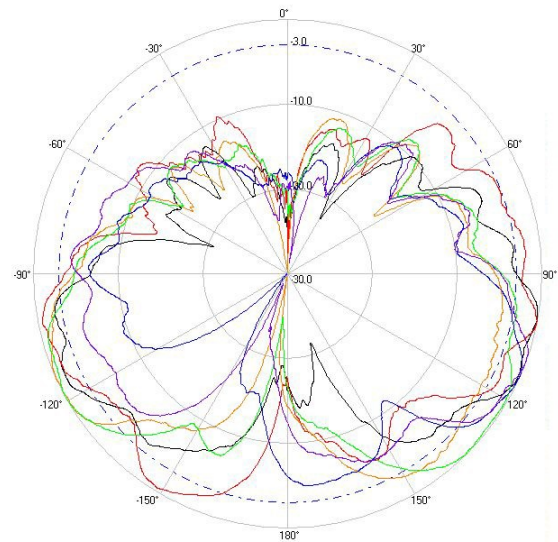

> Part Number: **ATS-OO-245-34-6RPSP-36**

> **2.45 GHZ**

> **5.5 GHZ**

H-Plane

H-Plane

V-Plane

V-Plane

Radiation Pattern Legend

Lead 1: Black Lead 2: Red Lead 3: Orange Lead 4: Green Lead 5: Blue Lead 6: Purple