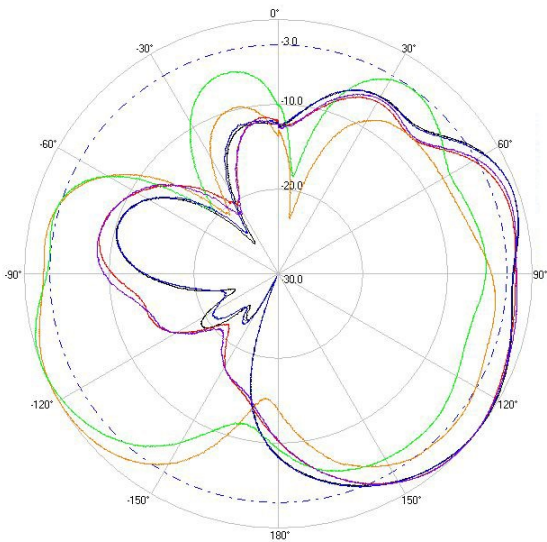

> Part Number: **ATS-OO-245-34-6RPSP-36**

> **2.45 GHZ**

> **5.5 GHZ**

H-Plane

H-Plane

V-Plane

V-Plane

Radiation Pattern Legend

Lead 1: Black Lead 2: Red Lead 3: Orange Lead 4: Green Lead 5: Blue Lead 6: Purple