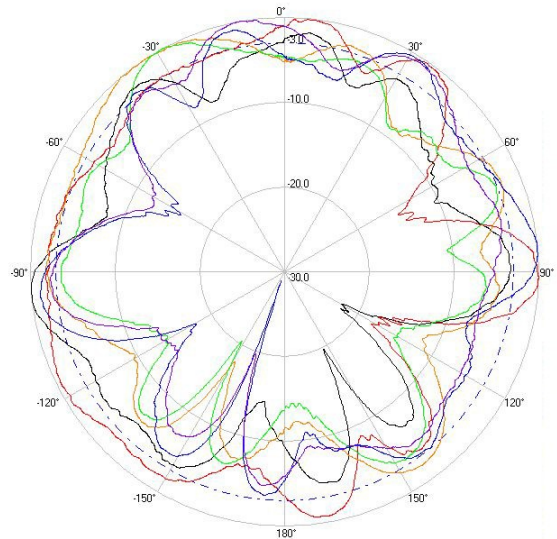

> Part Number: **ATS-OO-245-34-6RPSP-36**

> **2.45 GHZ**

> **5.5 GHZ**

H-Plane

H-Plane

V-Plane

V-Plane

Radiation Pattern Legend

Lead 1: Black Lead 2: Red Lead 3: Orange Lead 4: Green Lead 5: Blue Lead 6: Purple