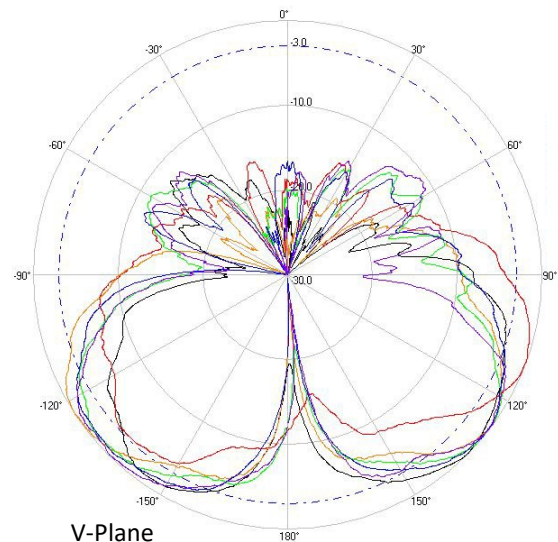

> Part Number: ATS-OO-245-46-6NP-36

> 2.45 GHZ

> 5.5 GHZ

Radiation Pattern Legend

Lead 1: Black Lead 2: Red Lead 3: Orange Lead 4: Green Lead 5: Blue Lead 6: Purple