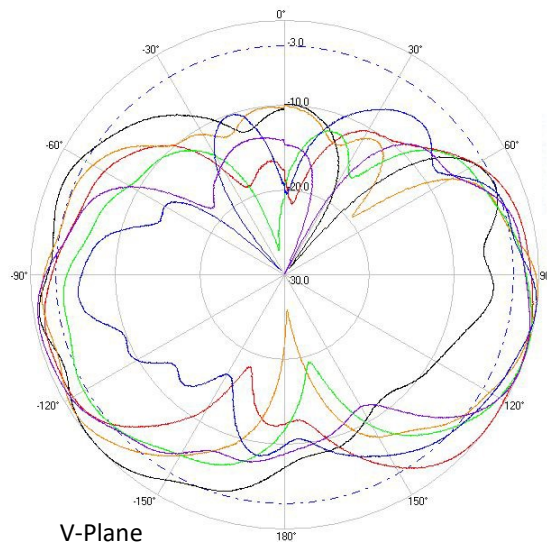

> Part Number: ATS-OO-245-46-6NP-36

> 2.45 GHZ

> 5.5 GHZ

Radiation Pattern Legend

Lead 1: Black Lead 2: Red Lead 3: Orange Lead 4: Green Lead 5: Blue Lead 6: Purple