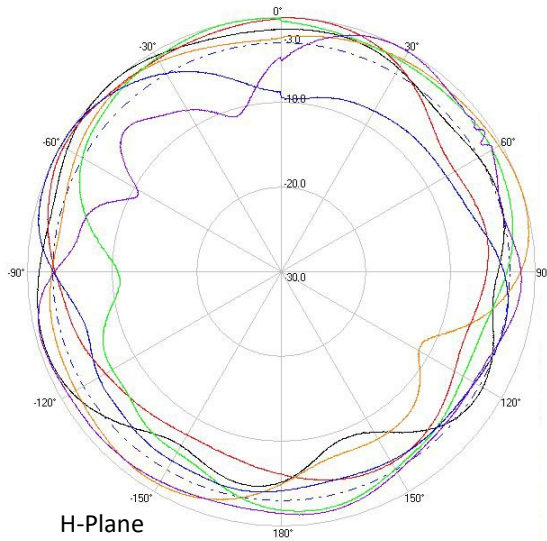

> Part Number: ATS-OO-245-46-6NP-36

> 2.45 GHZ

> 5.5 GHZ

Radiation Pattern Legend

Lead 1: Black Lead 2: Red Lead 3: Orange Lead 4: Green Lead 5: Blue Lead 6: Purple