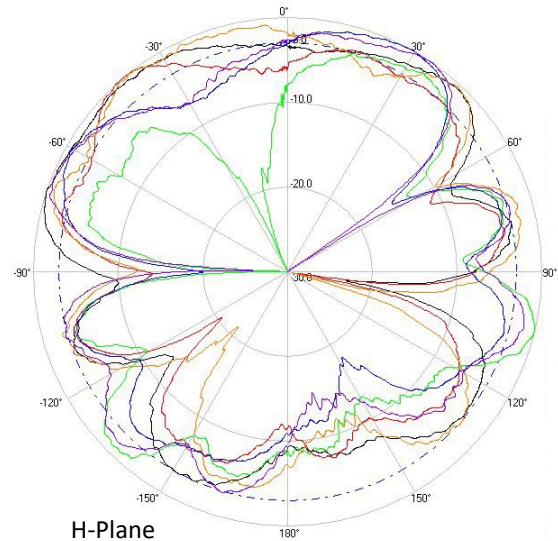

> Part Number: ATS-OO-245-46-6NP-36

> 2.45 GHZ

> 5.5 GHZ

Radiation Pattern Legend

Lead 1: Black Lead 2: Red Lead 3: Orange Lead 4: Green Lead 5: Blue Lead 6: Purple