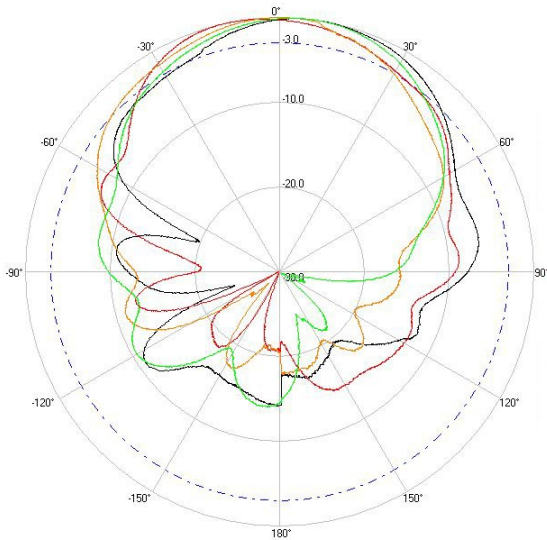

> Part Number: **ATS-OP-245-810-4RPSP-36**

> **2.45 GHZ**

> **5.5 GHZ**

H-Plane

H-Plane

V-Plane

V-Plane

Radiation Pattern Legend

Lead 1: Black Lead 2: Red Lead 3: Orange Lead 4: Green