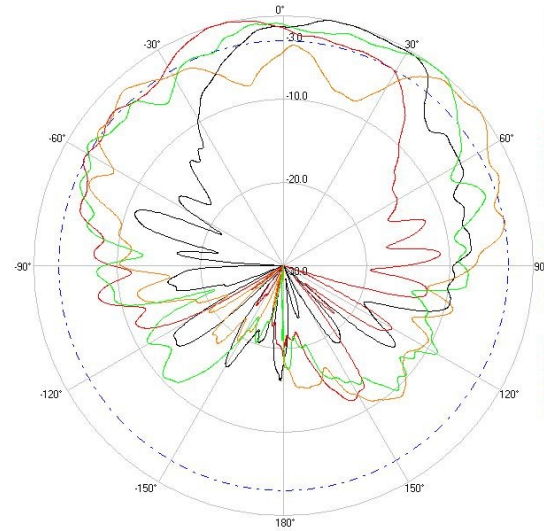

> Part Number: **ATS-OP-245-810-4RPSP-36**

> **2.45 GHZ**

> **5.5 GHZ**

H-Plane

H-Plane

V-Plane

V-Plane

Radiation Pattern Legend

Lead 1: Black Lead 2: Red Lead 3: Orange Lead 4: Green