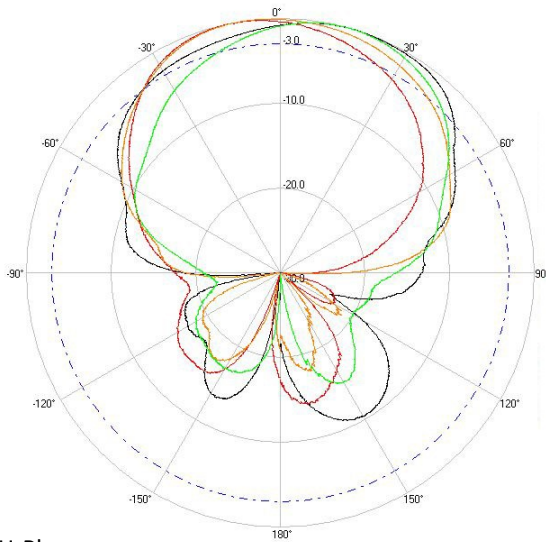

> Part Number: **ATS-OP-245-810-4RPSP-36**

> **2.45 GHZ**

> **5.5 GHZ**

H-Plane

H-Plane

V-Plane

V-Plane

Radiation Pattern Legend

Lead 1: Black Lead 2: Red Lead 3: Orange Lead 4: Green