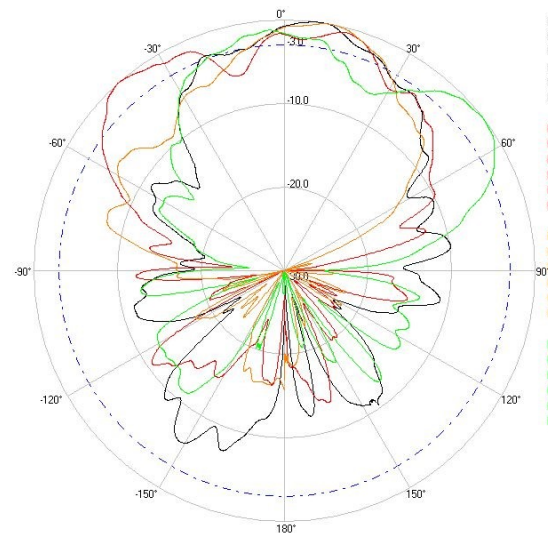

> Part Number: **ATS-OP-245-810-4RPSP-36**

> **2.45 GHZ**

> **5.5 GHZ**

H-Plane

H-Plane

V-Plane

V-Plane

Radiation Pattern Legend

Lead 1: Black Lead 2: Red Lead 3: Orange Lead 4: Green